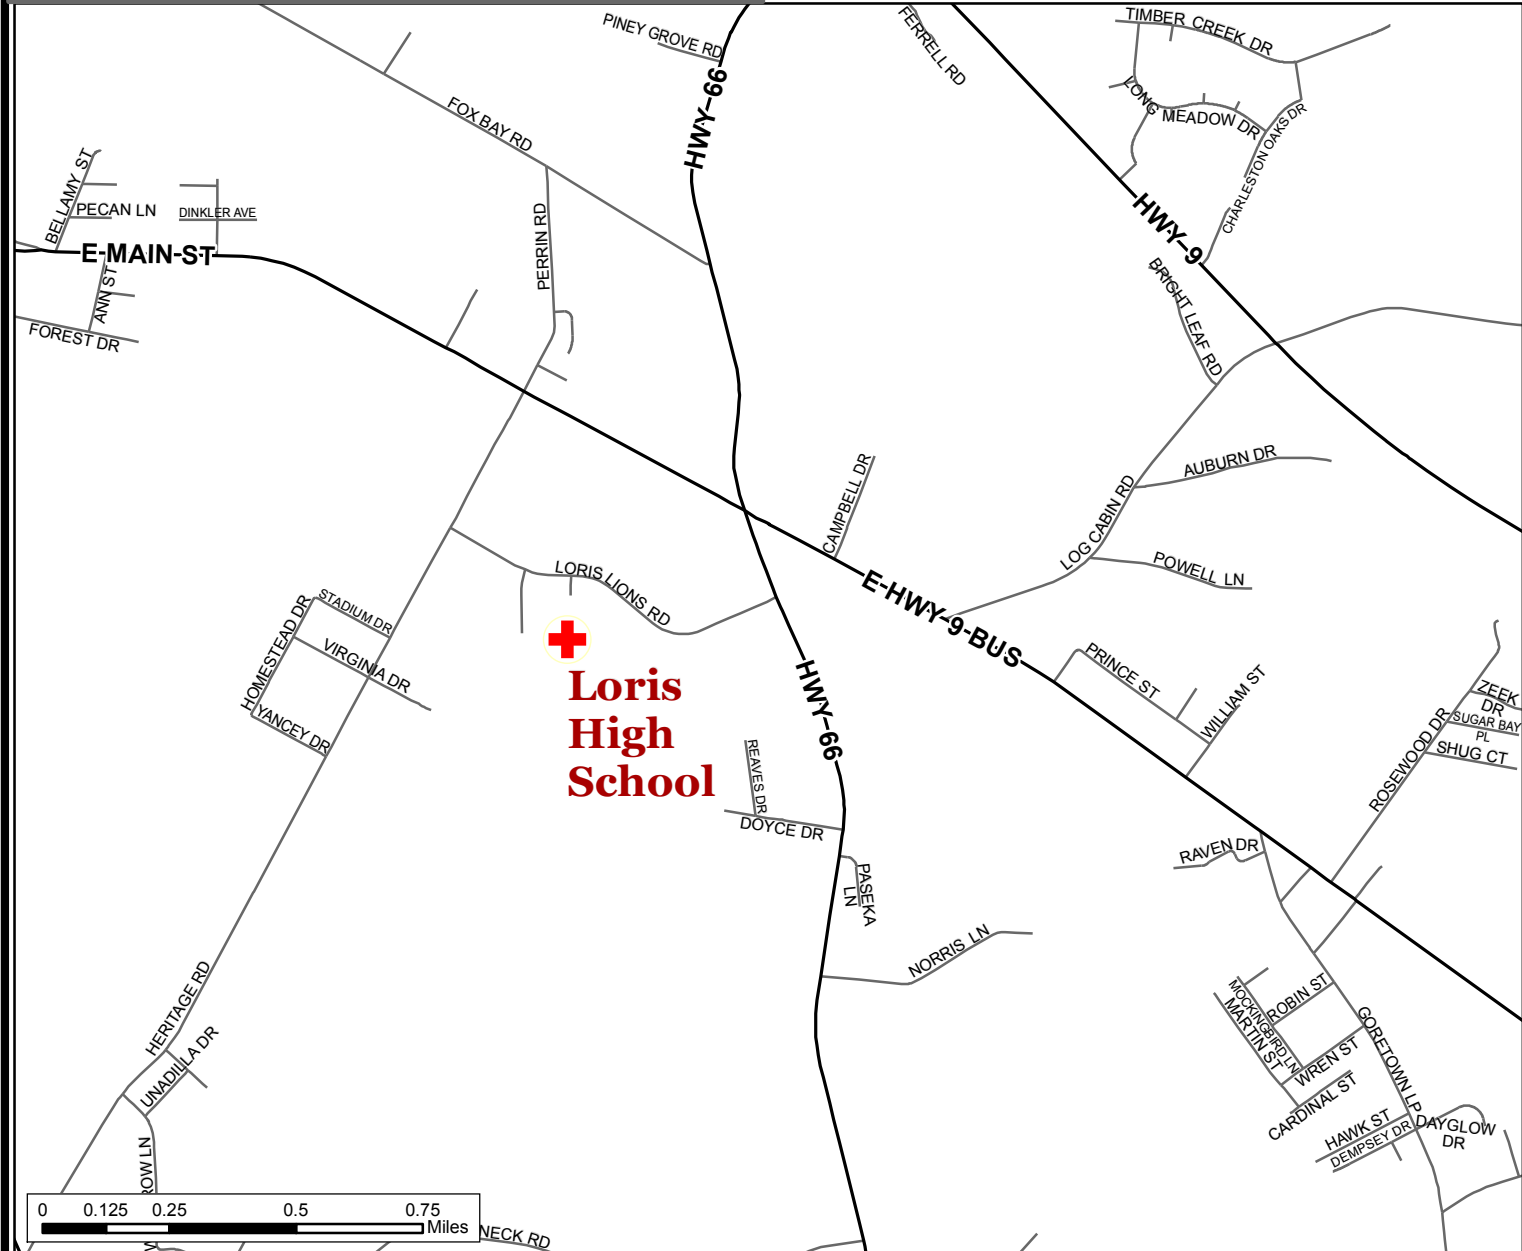

From North Myrtle Beach:
 Take Hwy 17 and turn left on Robert Edge Parkway.
 Take Hwy 31 North.
 Exit at SC Hwy 9 toward Loris/Dillon.
 Take a slight left onto SC Hwy 9 Business.
 Turn left onto Heritage Rd.
 Turn left onto Loris Lions Rd.
 Loris High School is located on the right.
 (approximately 23 miles from NMB)

Legend

- Shelters
- Water
- Major Roads
- Streets
- Railroad

Loris High School
 301 Loris Lions Rd
 Loris, SC 29569
 Capacity: 1163