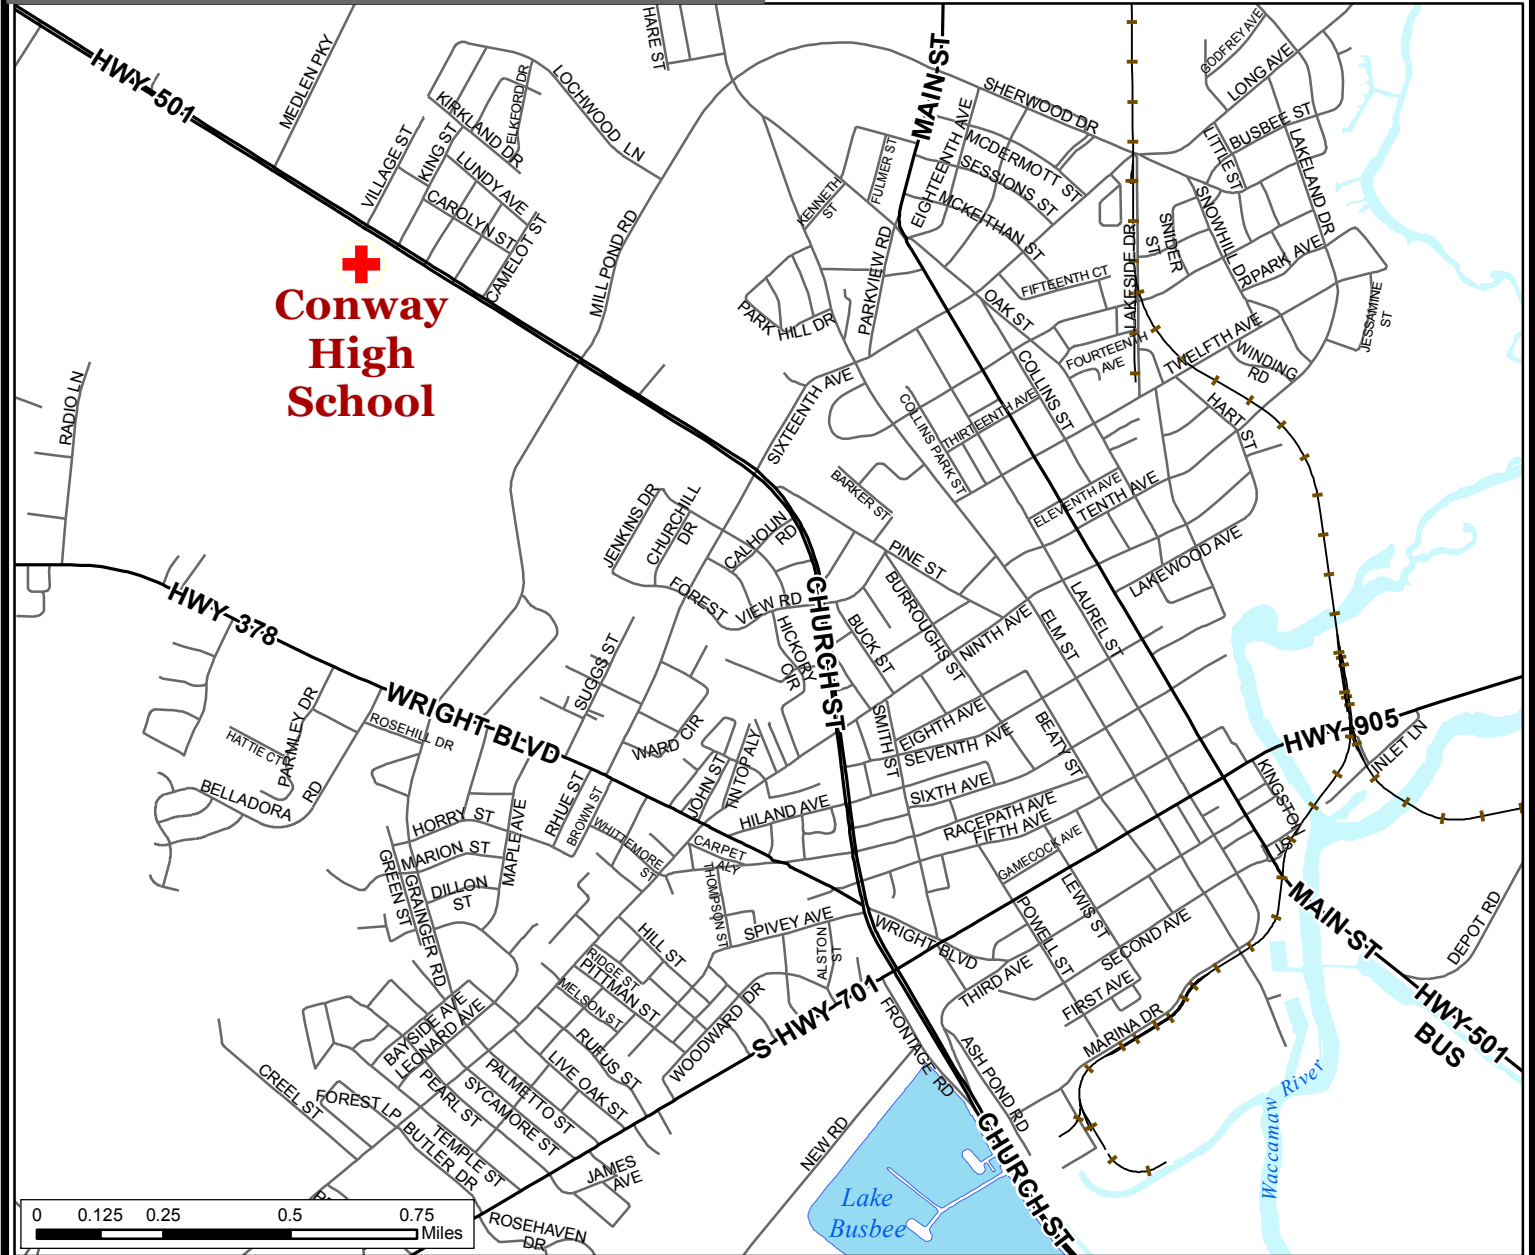

From Myrtle Beach:
 Take US Hwy 501 N toward Conway.
 (approximately 16 miles from Myrtle Beach)
 Stay on US Hwy 501 into Conway.
 Conway High School is located on the left.

Legend	
	Shelters
	Major Roads
	Streets
	Water
	Railroad